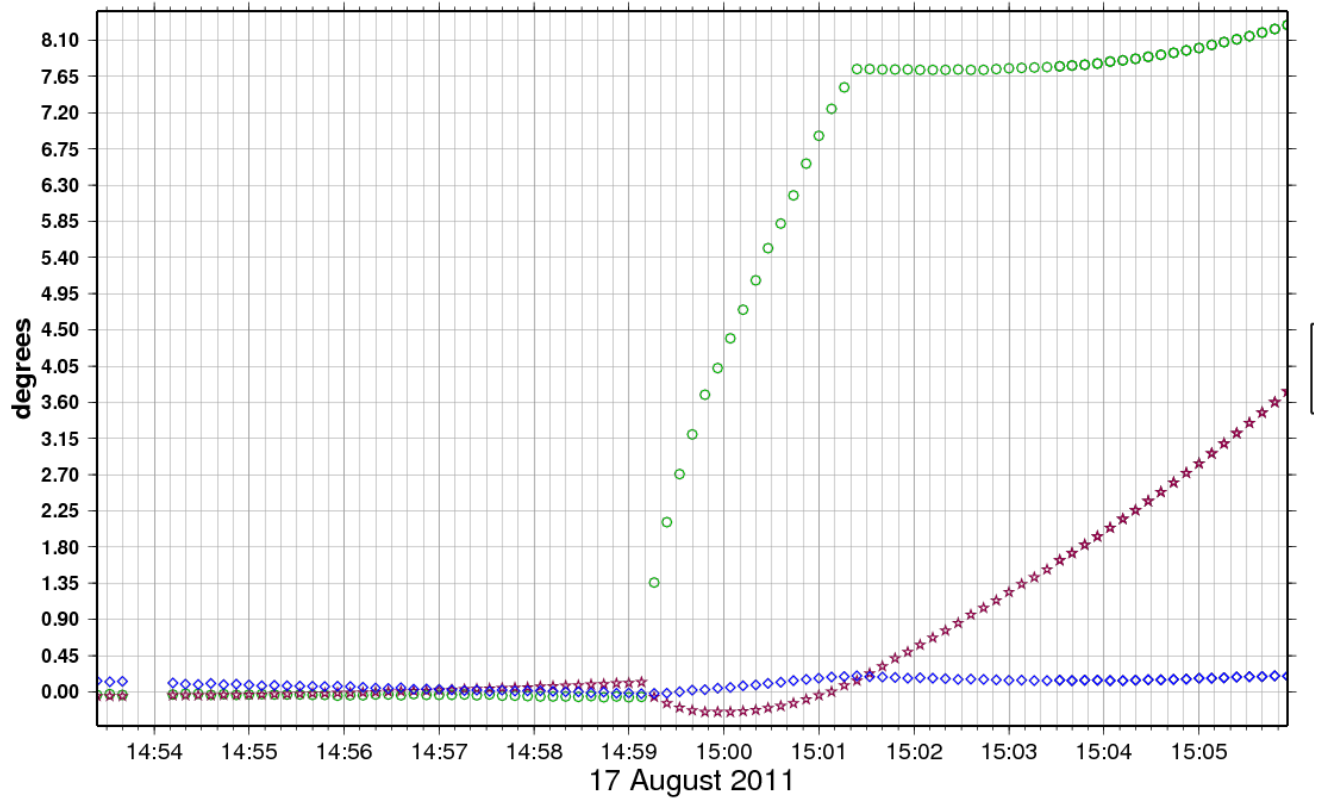

Service Platform Telemetry

To zoom in on a portion of the plot, just click and drag out your area of interest on the plot above.

Select a different date range.

Start date

End date

Go

Note that the longer the selected time period, the longer it will take to draw the plot. Please be patient.